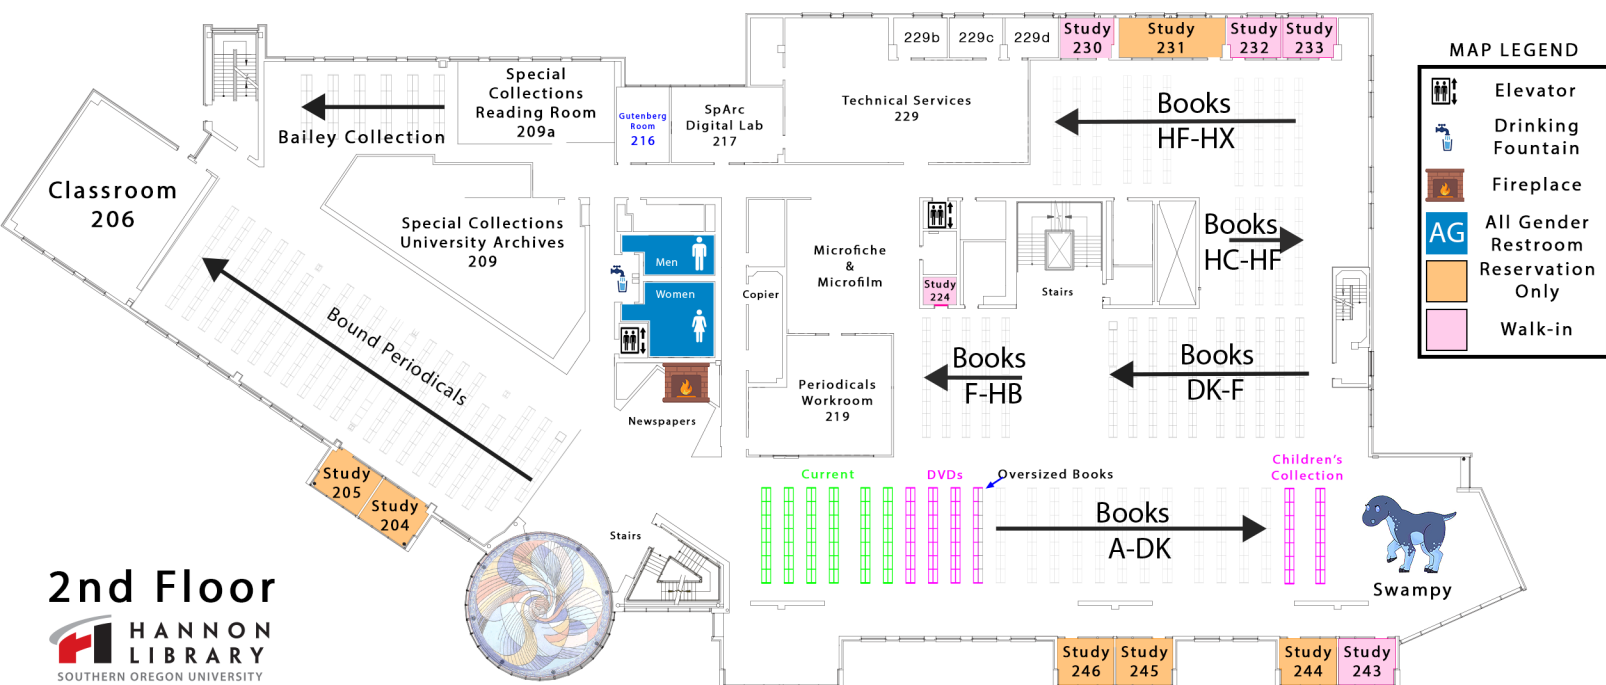

3rd Floor

MAP LEGEND

- Elevator
- Drinking Fountain
- Fireplace
- All Gender Restroom
- Reservation Only
- Walk-in

2nd Floor

1st Floor