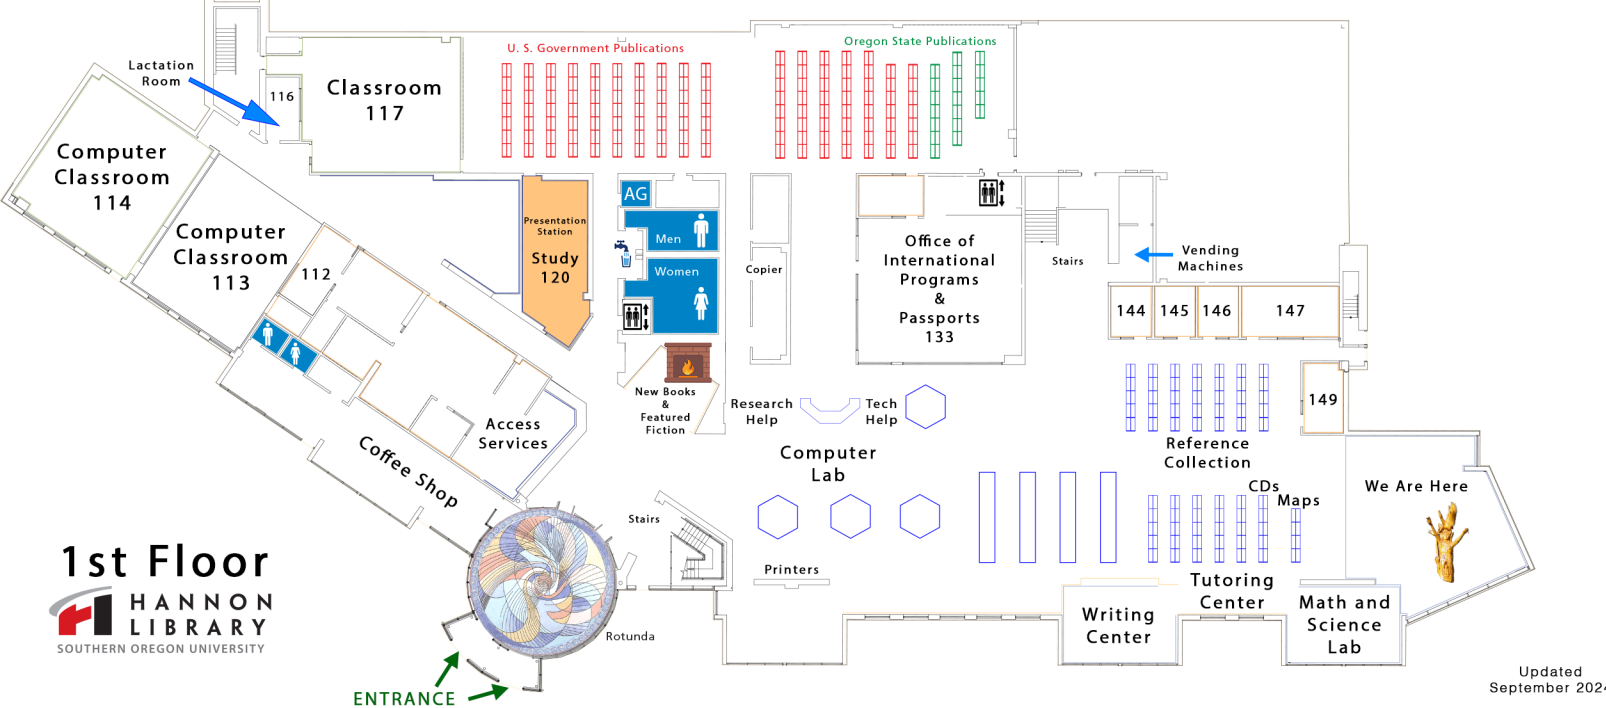

3rd Floor

MAP LEGEND

- Elevator
- Drinking Fountain
- Fireplace
- All Gender Restroom
- Reservation Only
- Walk-in

2nd Floor

1st Floor